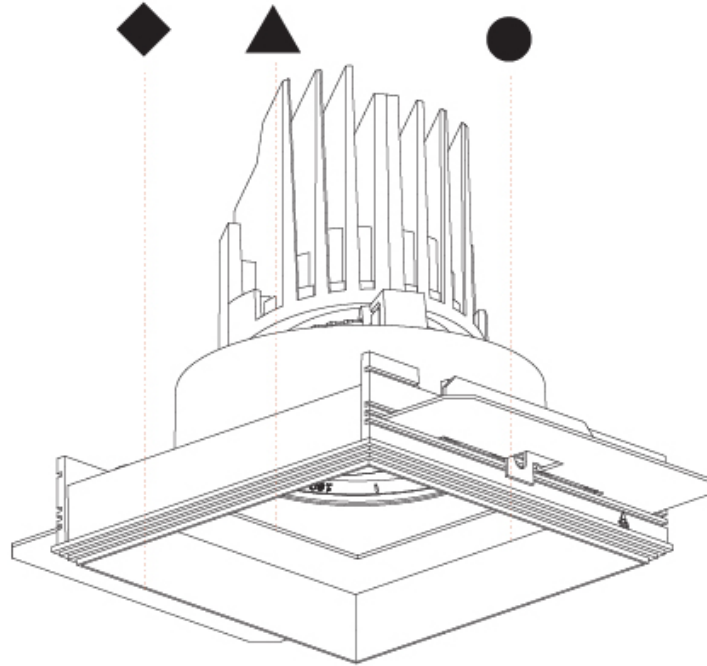

BIONIQ SQUARE ADJUSTABLE COMFORT TRIMLESS

A35215-

PROJECT

TYPE

SPECIFIER

QUANTITY

DATE

A