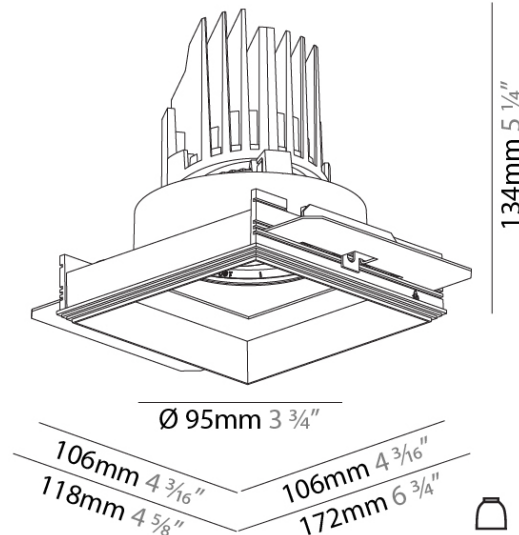

ELECTRICAL
Lamp Type: LED (Zhaga Standard)
Input Wattage (W): 15.5
Total Output Wattage (W): 14.5
Dimming: Tri-Mode (Non-Dimming and Phase Dimming (120Vac only) and 0-10V Dimming)
Driver Included: No
Driver Location: Recessed Housing
Driver Type: Constant Current - Universal
Driver Class: Class 2
Housing: See components
Input Voltage (V): 120 - 277
Constant Current (MA): 500

LED
Number of LEDs: 1
[Color Temperature (°K): 2700 / 3000 / 3500 / 4000](#)
Max. Delivered Lumen (lm): 940 / 980 / 1029 / 1050
Nominal Lumen (lm): 1386 / 1438 / 1511 / 1542
CRI: >90 CRI
Efficiency (%): 87.9 / 88.4 / 87.9
Lamp Life (hrs): 50000
Upon Request: RGB-W Tunable White Special Color Temperature
Special LED

OPTICAL
[Reflector°: 20 / 40 / 60](#)
Adjustability: Rotational 355°; Tilt 30°
Upon Request: Special Beam Angles

RATINGS AND CERTIFICATIONS
Zaneen Inc. © 2024, T 909-880-3382, F 416-247-9319, www.zaneen.com

Available for international specifications by adding "INT" at the end of the existing Model #. For assistance on 'custom' specifications, contact zteam@zaneen.com.
Certified By: Certified for North American Standards
In a constant effort to supply the best product, we reserve the right to change specifications or materials without notice. The most recent specification sheets are found at zaneen.com
IP rating: IP20